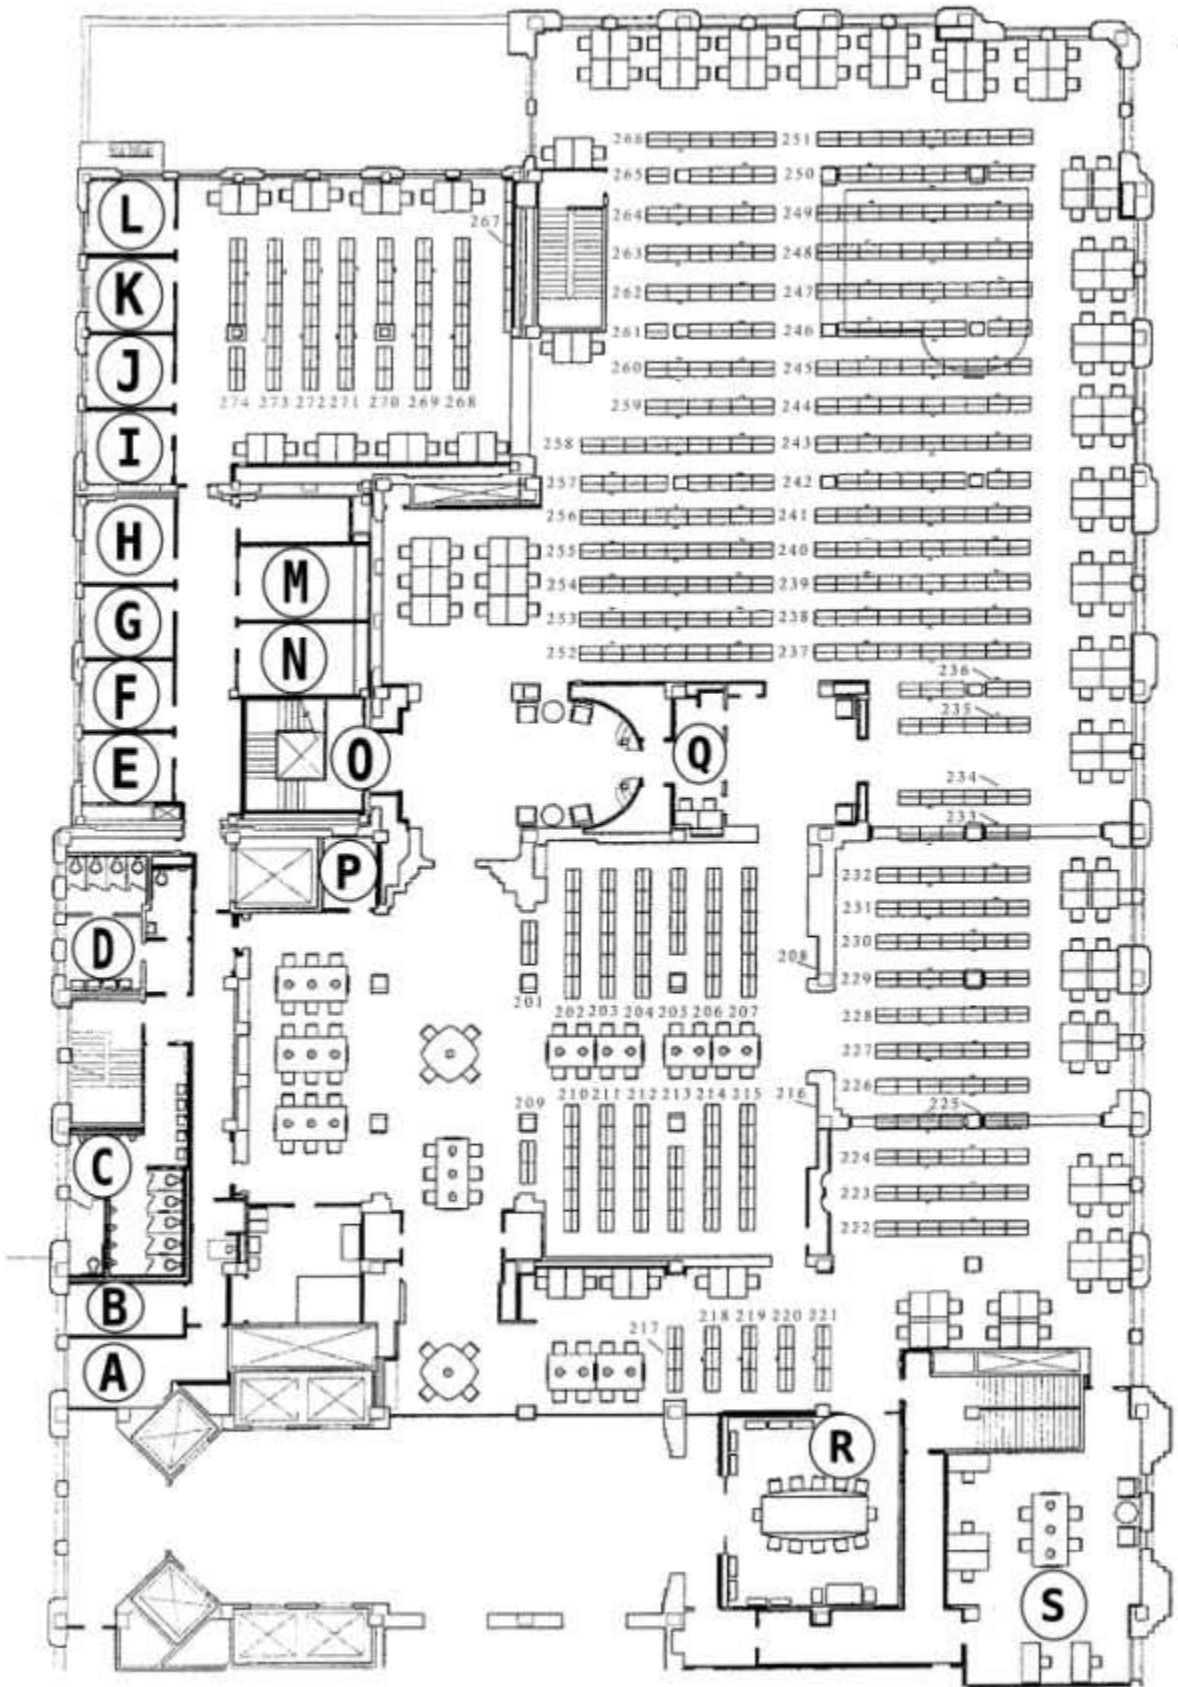

Second Floor

Wiltshire Boulevard

Directory and Floor Plans

Southwestern Law School - Leigh H. Taylor Law Library

Catalog	First Floor	L
Catalog	Lower Level	E
Catalog	Second Floor	Q
Circulation Desk	First Floor	A
Computer Classroom	First Floor	F
Computer Lab	First Floor	G
Elevator	First Floor	C
Elevator	Lower Level	B
Elevator	Second Floor	P
Faculty Research Room	Second Floor	S
Group Study Room 1	Second Floor	M
Group Study Room 2	Second Floor	N
Group Study Room 3	Second Floor	L
Group Study Room 4	Second Floor	K
Group Study Room 5	Second Floor	J
Group Study Room 6	Second Floor	I
Group Study Room 7	Second Floor	H
Group Study Room 8	Second Floor	G
Group Study Room 9	Second Floor	F
Group Study Room 10	Second Floor	E
Group Study Room 11	Second Floor	B
Group Study Room 12	Second Floor	A
Group Study Room LL1	Lower Level	G
Group Study Room LL2	Lower Level	H
Group Study Room LL3	Lower Level	I
Group Study Room LL4	Lower Level	J
Group Study Room LL5	Lower Level	K
Group Study Room LL6	Lower Level	L
Group Study Room LL7	Lower Level	M
Group Study Room LL8	Lower Level	N
Group Study Room LL9	Lower Level	O
Index Table	First Floor	M
Learning Center 1	Lower Level	S
Learning Center 2	Lower Level	F
Legal Research Classroom	Lower Level	R
LEXIS Learning Center	Lower Level	F
Library Administration	Mezzanine	
Library Technical Services	Mezzanine	
Light Reading Room	First Floor	H
LRC	Lower Level	R
McComb Conference Room	Second Floor	R
Men's Restroom	Lower Level	Q
Men's Restroom	Second Floor	C
Microform Room	First Floor	E
Newspapers	First Floor	H
Online Public Access Catalog	First Floor	L
Online Public Access Catalog	Lower Level	E
Online Public Access Catalog	Second Floor	Q