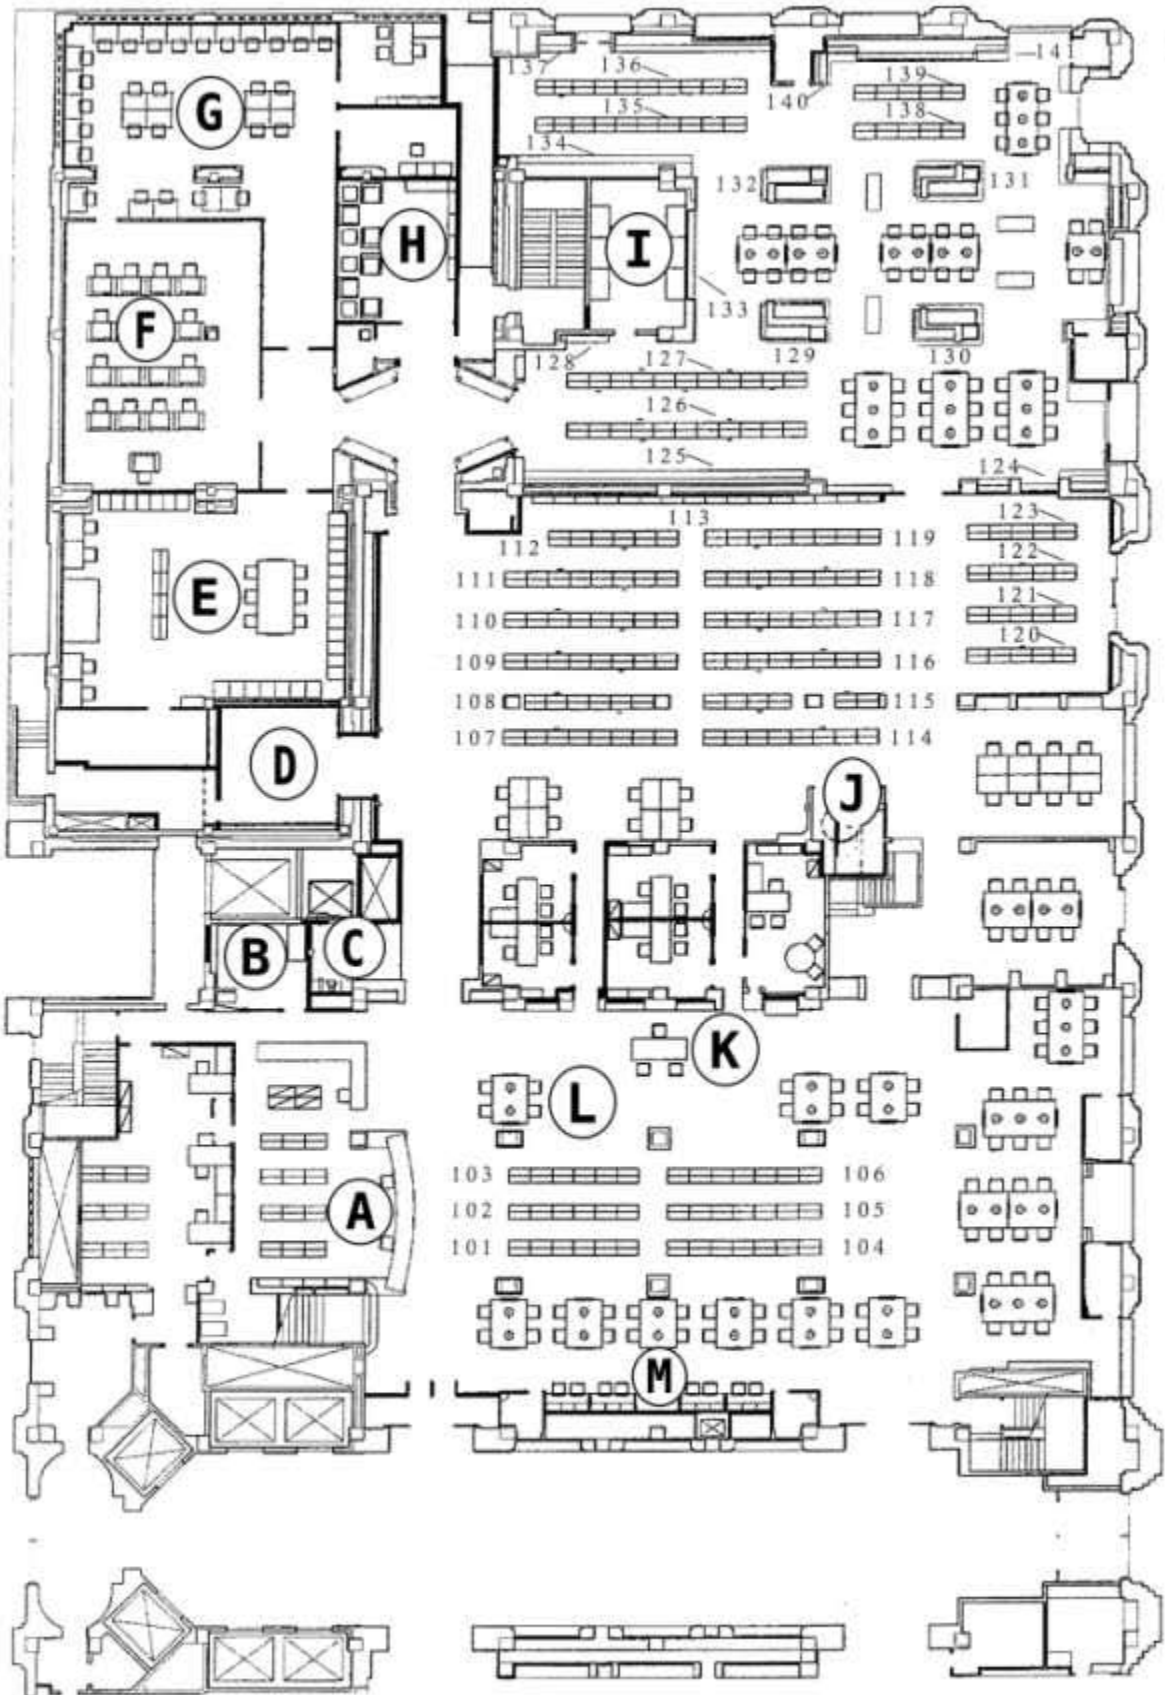

First Floor

Directory and Floor Plans

Southwestern Law School - Leigh H. Taylor Law Library

Catalog	First Floor	L
Catalog	Lower Level	E
Catalog	Second Floor	Q
Circulation Desk	First Floor	A
Computer Classroom	First Floor	F
Computer Lab	First Floor	G
Elevator	First Floor	C
Elevator	Lower Level	B
Elevator	Second Floor	P
Faculty Research Room	Second Floor	S
Group Study Room 1	Second Floor	M
Group Study Room 2	Second Floor	N
Group Study Room 3	Second Floor	L
Group Study Room 4	Second Floor	K
Group Study Room 5	Second Floor	J
Group Study Room 6	Second Floor	I
Group Study Room 7	Second Floor	H
Group Study Room 8	Second Floor	G
Group Study Room 9	Second Floor	F
Group Study Room 10	Second Floor	E
Group Study Room 11	Second Floor	B
Group Study Room 12	Second Floor	A
Group Study Room LL1	Lower Level	G
Group Study Room LL2	Lower Level	H
Group Study Room LL3	Lower Level	I
Group Study Room LL4	Lower Level	J
Group Study Room LL5	Lower Level	K
Group Study Room LL6	Lower Level	L
Group Study Room LL7	Lower Level	M
Group Study Room LL8	Lower Level	N
Group Study Room LL9	Lower Level	O
Index Table	First Floor	M
Learning Center 1	Lower Level	S
Learning Center 2	Lower Level	F
Legal Research Classroom	Lower Level	R
LEXIS Learning Center	Lower Level	F
Library Administration	Mezzanine	
Library Technical Services	Mezzanine	
Light Reading Room	First Floor	H
LRC	Lower Level	R
McComb Conference Room	Second Floor	R
Men's Restroom	Lower Level	Q
Men's Restroom	Second Floor	C
Microform Room	First Floor	E
Newspapers	First Floor	H
Online Public Access Catalog	First Floor	L
Online Public Access Catalog	Lower Level	E
Online Public Access Catalog	Second Floor	Q